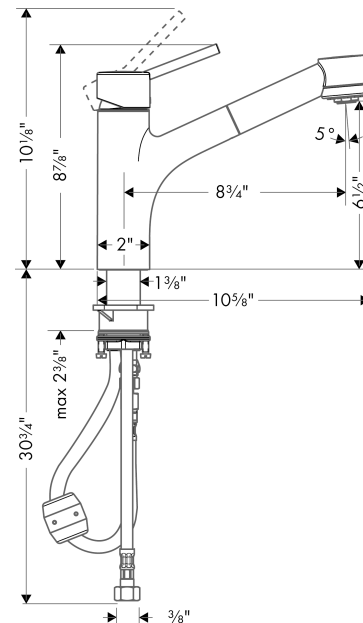

Talis S

Talis S 2-Spray Kitchen Faucet, Pull-Out, 1.75 GPM

Finishes : **chrome** Part no. : **06462000**

Description

Features

- Swivel range 150°
- Full and needle spray
- Locking spray diverter (reverts to default spray mode upon valve closing)
- Flow: 1.75 GPM
- Ceramic cartridge
- $\frac{3}{8}$ " hoses

Item details

List Price \$ 535.00

Technology

Compliance

Product image

Scale drawing

Talis S
Talis S 2-Spray Kitchen Faucet, Pull-Out, 1.75 GPM
Finishes : **chrome** Part no. : **06462000**

Exploded drawing

Year of production: >11/15

Talis S

Talis S 2-Spray Kitchen Faucet, Pull-Out, 1.75 GPM

Finishes : **chrome** Part no. : **06462000**

Spare parts list

Year of production: >11/15

Pos.	Description	Part no.	Price	PU
1	handle	32892000	-	1
2	flange	97995000	-	1
3	screw cover	88655000	-	1
4	nut	97996000	-	1
5	cartridge, assy	92730000	-	1
6	locking screw for handle	95140000	-	1
7	seal	95008000	-	1
8	filter	97735000	-	1
9	handspray	97999001	-	1
10	non return valve	93218000	-	1
11	aerator M24x1 (7 l/min)	13912000	-	1
12	support	97523000	-	1
13	fixing set (Ø 34)	95049000	-	1
14	weight	92500000	-	1
15	hose 1,50 m	88624000	-	1
16	connection hose 600 mm M10x1	95561000	-	1
17	connection hose 35½" M8x0,75 3/8"	96316001	-	1
a	set of non return valves DW 15	94074000	-	1