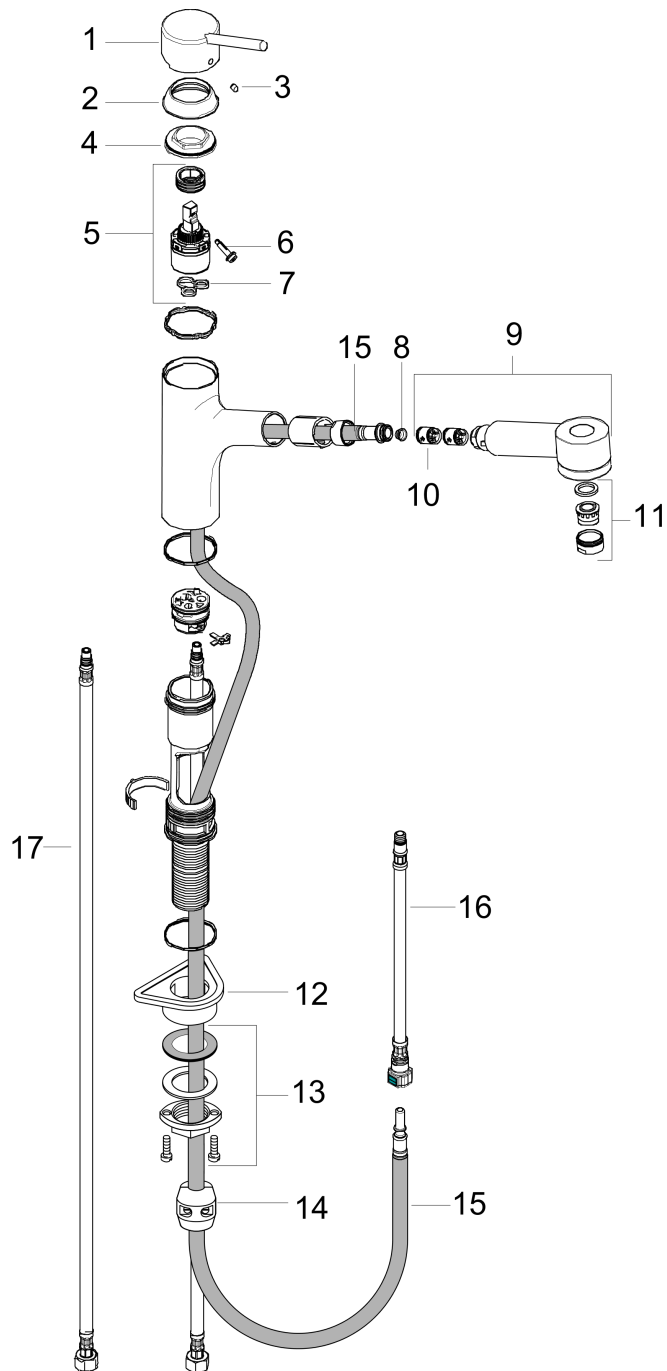

Talis S

Talis S 2-Spray Kitchen Faucet, Pull-Out, 1.75 GPM

Finishes : **chrome** Part no. : **06462000**

Description

Features

- Swivel range 150°
- Full and needle spray
- Locking spray diverter (reverts to default spray mode upon valve closing)
- Flow: 1.75 GPM
- Ceramic cartridge
- $\frac{3}{8}$ " hoses

Item details

List Price \$ 535.00

Technology

Compliance

Product image

Scale drawing

Talis S
Talis S 2-Spray Kitchen Faucet, Pull-Out, 1.75 GPM
Finishes : **chrome** Part no. : **06462000**

Exploded drawing

Year of production: >11/15

Talis S

Talis S 2-Spray Kitchen Faucet, Pull-Out, 1.75 GPM

Finishes : **chrome** Part no. : **06462000**

Spare parts list

Year of production: >11/15

Pos.	Description	Part no.	Price	PU
1	handle	32892000	-	1
2	flange	97995000	-	1
3	screw cover	88655000	-	1
4	nut	97996000	-	1
5	cartridge, assy	92730000	-	1
6	locking screw for handle	95140000	-	1
7	seal	95008000	-	1
8	filter	97735000	-	1
9	handspray	97999001	-	1
10	non return valve	93218000	-	1
11	aerator M24x1 (7 l/min)	13912000	-	1
12	support	97523000	-	1
13	fixing set (Ø 34)	95049000	-	1
14	weight	92500000	-	1
15	hose 1,50 m	88624000	-	1
16	connection hose 600 mm M10x1	95561000	-	1
17	connection hose 35½" M8x0,75 3/8"	96316001	-	1
a	set of non return valves DW 15	94074000	-	1